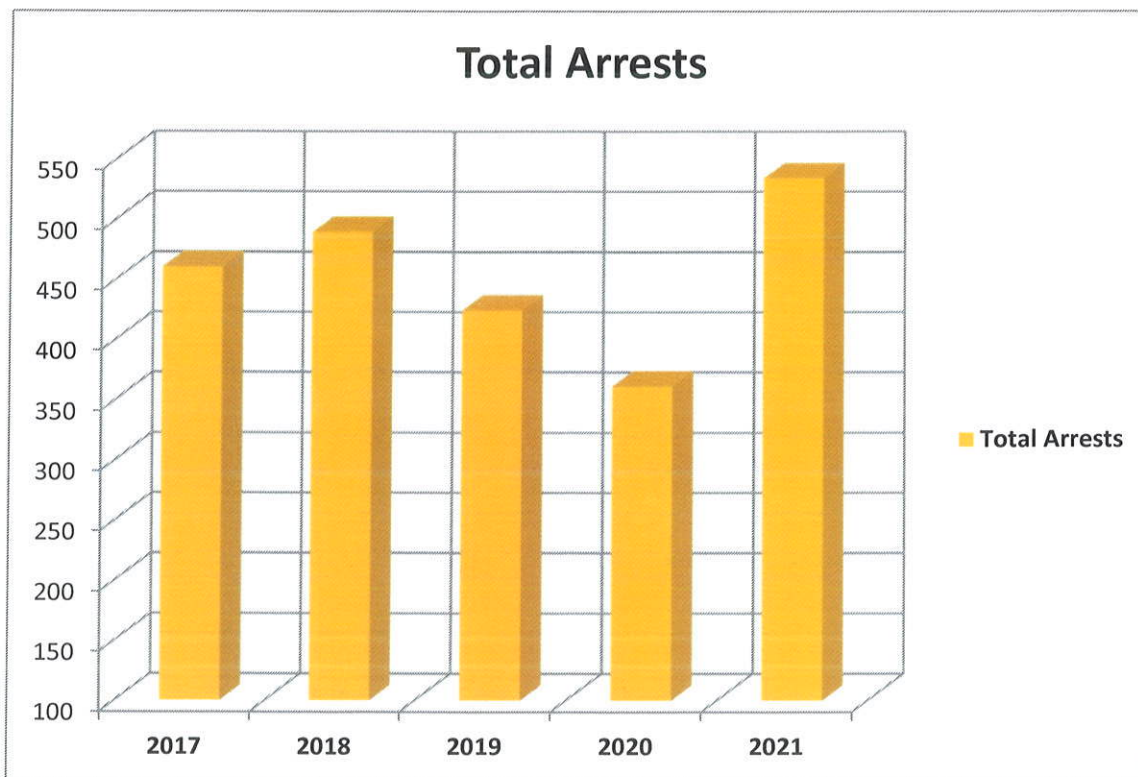

Wellsville Police Department

2021 Year End Stats

Violation Arrests

23% Increase

2021	140
2020	114
2019	127
2018	162
2017	180

Misdemeanor Arrests

43% Increase

2021	288
2020	202
2019	299
2018	252
2017	217

Felony Arrests

135% Increase

2021	106
2020	45
2019	61
2018	75
2017	63

Total Arrests

48% Increase

2021	534
2020	361
2019	487
2018	489
2017	460

Mental Health Arrests

2021	34 people removed to a hospital 36 times.
2020	37 people removed to a hospital 44 times.
2019	49 people removed to a hospital 64 times.
2018	33 people removed to a hospital 45 times.

Drug Arrests

2021	64 drug charges lodged against 32 people.
2020	32 drug charges lodged against 19 people.
2019	37 drug charges lodged against 18 people.
2018	57 drug charges lodged against 33 people.

Juvenile Arrests

2021	18
2020	17
2019	23
2018	13

DWI Arrests

12% Decrease

2021	23
2020	26
2019	36
2018	30
2017	46

Traffic Tickets

28% Increase

2021	540
2020	421
2019	802
2018	647
2017	614

Motor Vehicle Accidents