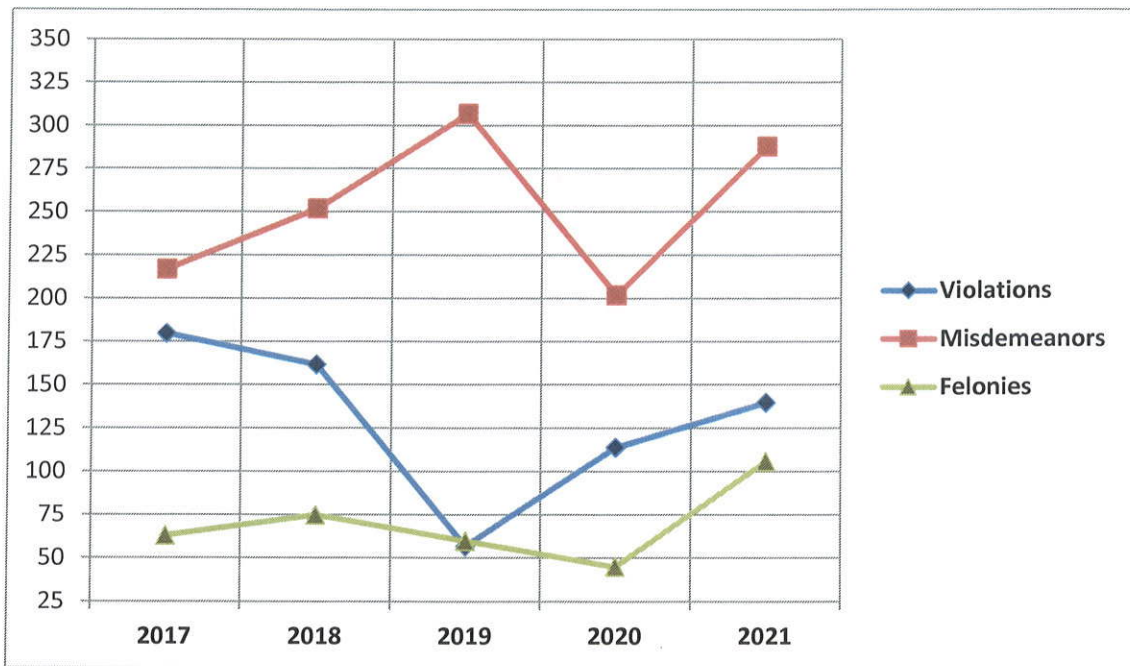

DWI Arrests

12% Decrease

2021	23
2020	26
2019	36
2018	30
2017	46

Traffic Tickets

28% Increase

2021	540
2020	421
2019	802
2018	647
2017	614

Motor Vehicle Accidents

35% Increase

2021	92
2020	60
2019	104
2018	120
2017	108